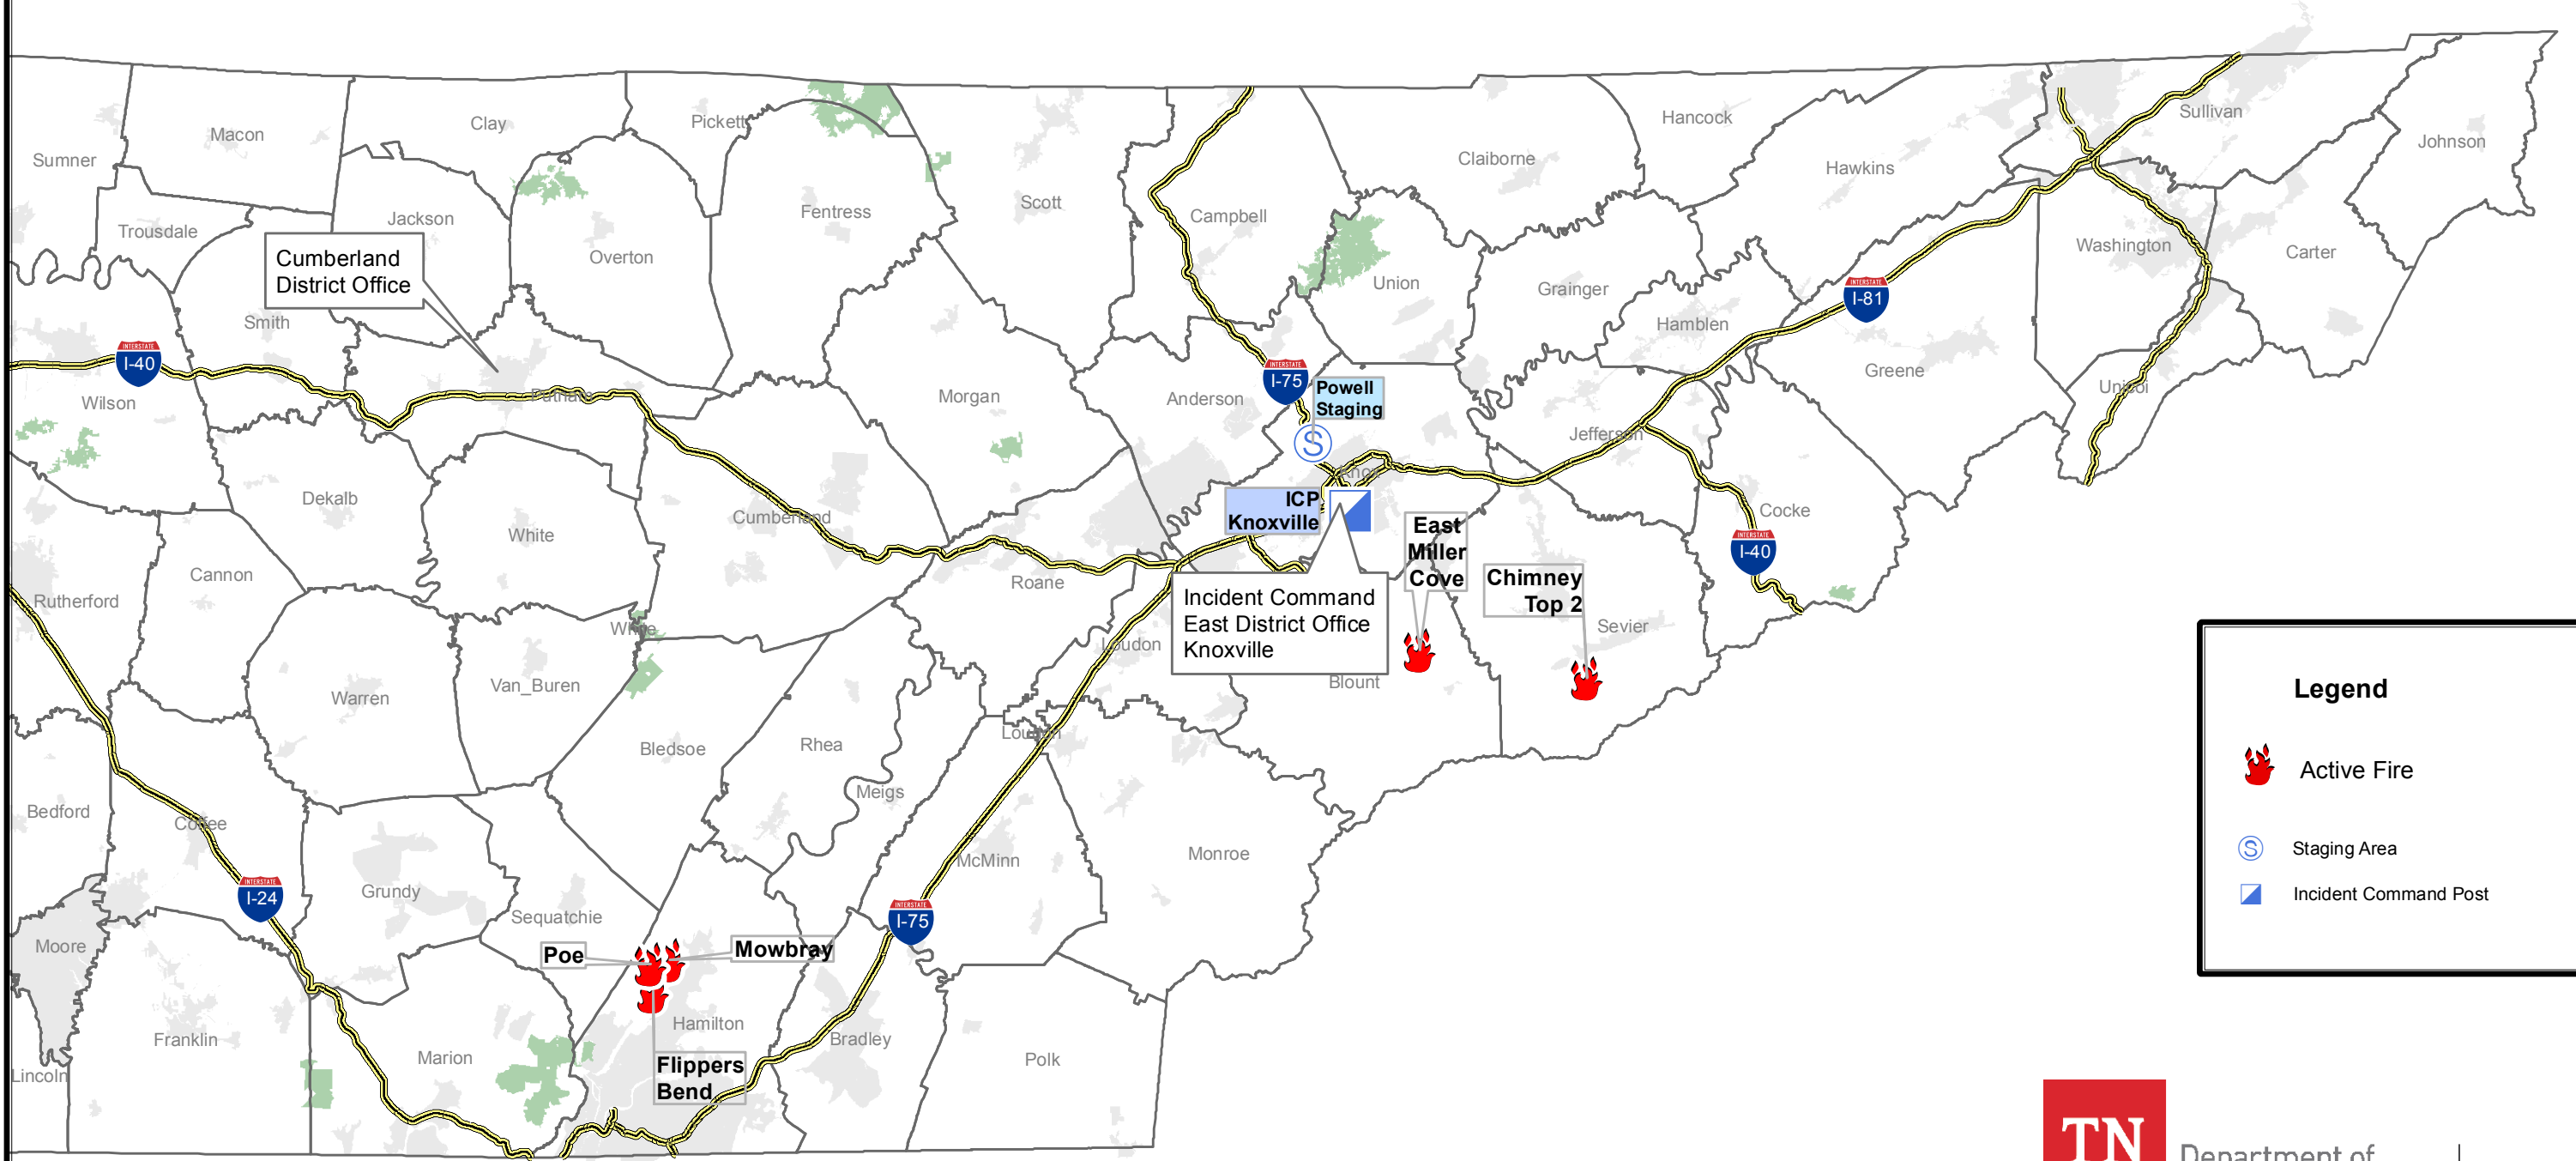

Fall Fires 2016 Public Fire Location Map 12-1-2016

Legend

-  Active Fire
-  Staging Area
-  Incident Command Post