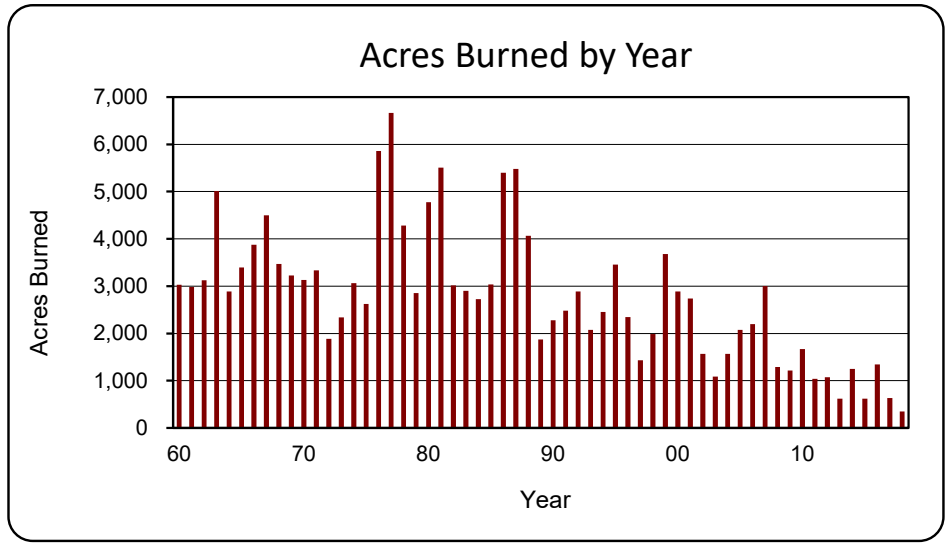

TDF Fire Statistics 1960 - 2018 YTD

Year	Fires	Acres	Average
60	3,032	29,348	9.7
61	2,980	18,976	6.4
62	3,127	27,247	8.7
63	5,015	69,269	13.8
64	2,887	20,572	7.1
65	3,396	23,981	7.1
66	3,874	47,585	12.3
67	4,500	43,045	9.6
68	3,469	19,373	5.6
69	3,223	27,144	8.4
70	3,129	22,470	7.2
71	3,331	28,934	8.7
72	1,889	12,204	6.5
73	2,339	14,446	6.2
74	3,063	24,657	8.0
75	2,624	21,046	8.0
76	5,859	62,122	10.6
77	6,662	75,268	11.3
78	4,280	44,343	10.4
79	2,854	19,713	6.9
80	4,777	60,672	12.7
81	5,509	69,875	12.7
82	3,016	29,318	9.7
83	2,901	25,464	8.8
84	2,726	20,644	7.6
85	3,037	39,300	12.9
86	5,400	59,721	11.1
87	5,478	112,459	20.5
88	4,066	51,029	12.6
89	1,873	15,894	8.5
90	2,278	15,675	6.9
91	2,484	25,001	10.1
92	2,887	25,786	8.9
93	2,072	15,542	7.5
94	2,454	25,195	10.3
95	3,454	42,404	12.3
96	2,344	24,406	10.4
97	1,431	12,744	8.9
98	1,987	21,483	10.8
99	3,680	45,112	12.3
00	2,890	84,435	29.2
01	2,739	68,142	24.9
02	1,569	14,776	9.4
03	1,089	7,110	6.5
04	1,565	14,513	9.3
05	2,073	24,744	11.9
06	2,198	30,800	14.0
07	3,000	44,126	14.7
08	1,290	18,068	14.0
09	1,218	15,558	12.8
10	1,671	20,322	12.2
11	1,039	13,326	12.8
12	1,075	19,406	18.1
13	623	11,982	19.2
14	1,249	16,280	13.0
15	619	8,581	13.9
16	1,345	85,324	63.4
17	632	7,770	12.3
18	351	3,803	10.8
3av	776	32,299	29
5av	839	24,352	23
10av	982	20,235	19
20av	1,596	27,709	17
50av	2,627	31,983	13

blue = lowest

red = highest