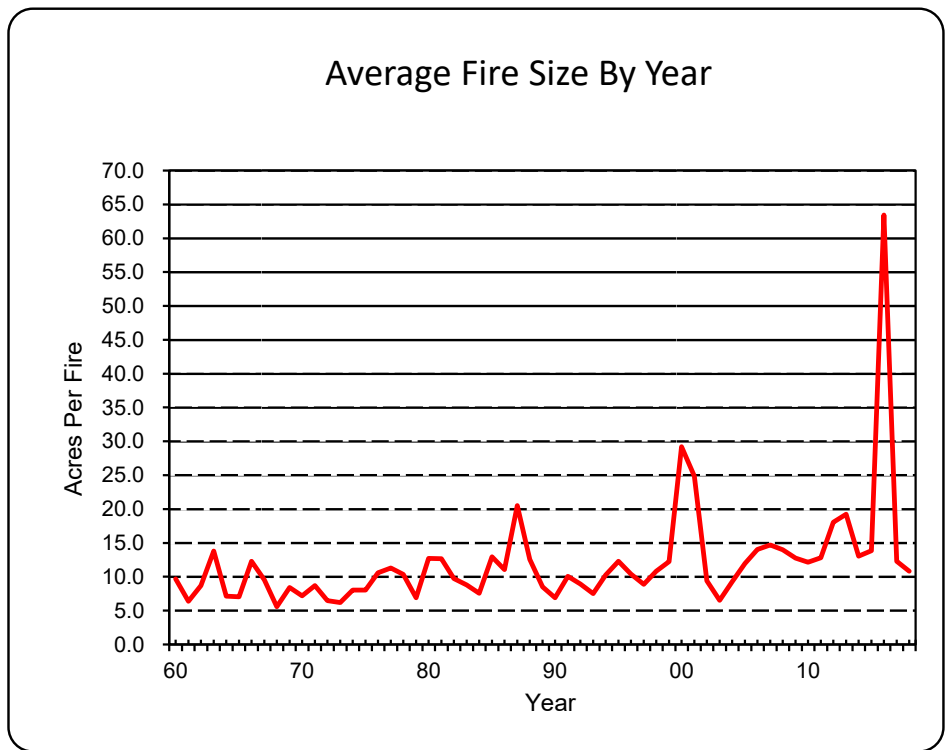

TDF Fire Statistics 1960 - 2018 YTD

Year	Fires	Acres	Average
60	3,032	29,348	9.7
61	2,980	18,976	6.4
62	3,127	27,247	8.7
63	5,015	69,269	13.8
64	2,887	20,572	7.1
65	3,396	23,981	7.1
66	3,874	47,585	12.3
67	4,500	43,045	9.6
68	3,469	19,373	5.6
69	3,223	27,144	8.4
70	3,129	22,470	7.2
71	3,331	28,934	8.7
72	1,889	12,204	6.5
73	2,339	14,446	6.2
74	3,063	24,657	8.0
75	2,624	21,046	8.0
76	5,859	62,122	10.6
77	6,662	75,268	11.3
78	4,280	44,343	10.4
79	2,854	19,713	6.9
80	4,777	60,672	12.7
81	5,509	69,875	12.7
82	3,016	29,318	9.7
83	2,901	25,464	8.8
84	2,726	20,644	7.6
85	3,037	39,300	12.9
86	5,400	59,721	11.1
87	5,478	112,459	20.5
88	4,066	51,029	12.6
89	1,873	15,894	8.5
90	2,278	15,675	6.9
91	2,484	25,001	10.1
92	2,887	25,786	8.9
93	2,072	15,542	7.5
94	2,454	25,195	10.3
95	3,454	42,404	12.3
96	2,344	24,406	10.4
97	1,431	12,744	8.9
98	1,987	21,483	10.8
99	3,680	45,112	12.3
00	2,890	84,435	29.2
01	2,739	68,142	24.9
02	1,569	14,776	9.4
03	1,089	7,110	6.5
04	1,565	14,513	9.3
05	2,073	24,744	11.9
06	2,198	30,800	14.0
07	3,000	44,126	14.7
08	1,290	18,068	14.0
09	1,218	15,558	12.8
10	1,671	20,322	12.2
11	1,039	13,326	12.8
12	1,075	19,406	18.1
13	623	11,982	19.2
14	1,249	16,280	13.0
15	619	8,581	13.9
16	1,345	85,324	63.4
17	632	7,770	12.3
18	351	3,803	10.8
3av	776	32,299	29
5av	839	24,352	23
10av	982	20,235	19
20av	1,596	27,709	17
50av	2,627	31,983	13

blue = lowest

red = highest