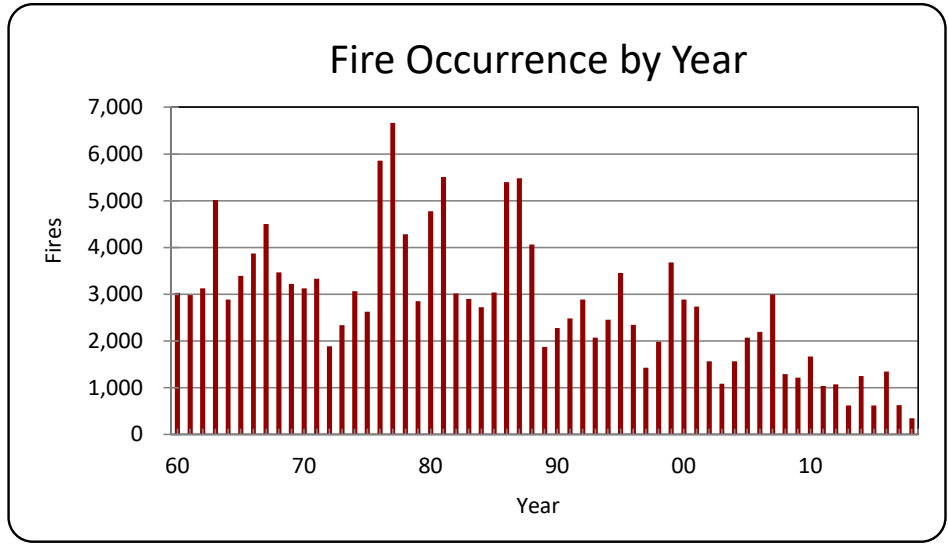

TDF Fire Statistics 1960 - 2018 YTD

Year	Fires	Acres	Average
60	3,032	29,348	9.7
61	2,980	18,976	6.4
62	3,127	27,247	8.7
63	5,015	69,269	13.8
64	2,887	20,572	7.1
65	3,396	23,981	7.1
66	3,874	47,585	12.3
67	4,500	43,045	9.6
68	3,469	19,373	5.6
69	3,223	27,144	8.4
70	3,129	22,470	7.2
71	3,331	28,934	8.7
72	1,889	12,204	6.5
73	2,339	14,446	6.2
74	3,063	24,657	8.0
75	2,624	21,046	8.0
76	5,859	62,122	10.6
77	6,662	75,268	11.3
78	4,280	44,343	10.4
79	2,854	19,713	6.9
80	4,777	60,672	12.7
81	5,509	69,875	12.7
82	3,016	29,318	9.7
83	2,901	25,464	8.8
84	2,726	20,644	7.6
85	3,037	39,300	12.9
86	5,400	59,721	11.1
87	5,478	112,459	20.5
88	4,066	51,029	12.6
89	1,873	15,894	8.5
90	2,278	15,675	6.9
91	2,484	25,001	10.1
92	2,887	25,786	8.9
93	2,072	15,542	7.5
94	2,454	25,195	10.3
95	3,454	42,404	12.3
96	2,344	24,406	10.4
97	1,431	12,744	8.9
98	1,987	21,483	10.8
99	3,680	45,112	12.3
00	2,890	84,435	29.2
01	2,739	68,142	24.9
02	1,569	14,776	9.4
03	1,089	7,110	6.5
04	1,565	14,513	9.3
05	2,073	24,744	11.9
06	2,198	30,800	14.0
07	3,000	44,126	14.7
08	1,290	18,068	14.0
09	1,218	15,558	12.8
10	1,671	20,322	12.2
11	1,039	13,326	12.8
12	1,075	19,406	18.1
13	623	11,982	19.2
14	1,249	16,280	13.0
15	619	8,581	13.9
16	1,345	85,324	63.4
17	632	7,770	12.3
18	351	3,803	10.8
3av	776	32,299	29
5av	839	24,352	23
10av	982	20,235	19
20av	1,596	27,709	17
50av	2,627	31,983	13

blue = lowest

red = highest